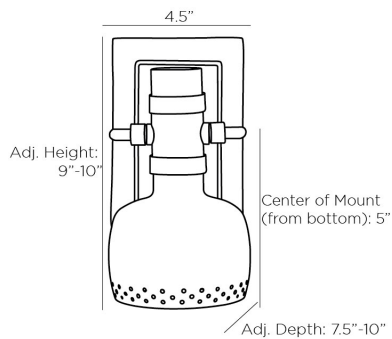

ARTERIOS

PAVO SCONCE

JAY JEFFERS

DJ42006

W: 4.5 IN

Vintage Brass, Dark Walnut

Contract Suitable As Is

This sconce in vintage brass with a perforated edge is detailed with dark walnut and clear acrylic. The U-shaped connection gives this a slight industrial bend. Perfect for illuminating a long hall, a powder room or in place of bedside lamps. While the shade is adjustable, it does not lock into place. Finish will vary.

APPEARANCE

Material	Acrylic, Brass, Wood
Material Type	Walnut
Finish	Clear, Dark Walnut, Vintage Brass
Finish Will Vary	true
Top Coat/Sealant	false

DIMENSIONS

Center Of Mount From Btm	5 IN
Shade	Dia: 4.50 IN
Backplate	H: 6.5 IN, W: 4.5 IN, D: 0.5 IN
Mount	H: 6 IN, W: 4 IN

WIRING

Rating	Damp
Cord	1 FT, Black/White, SVT
Socket	1, Type A - E26
Photographed Bulb	2" Frosted Globe Bulb
Maximum Watt	40
Voltage	110-120 V

COMPLIANCY

RoHS	true
------	------

SHIPPING

Product Weight	3.5 LBS
Gross Weight 1	5 LBS
Shipping Box 1	H: 10.25 IN, L: 7.5 IN, W: 12 IN